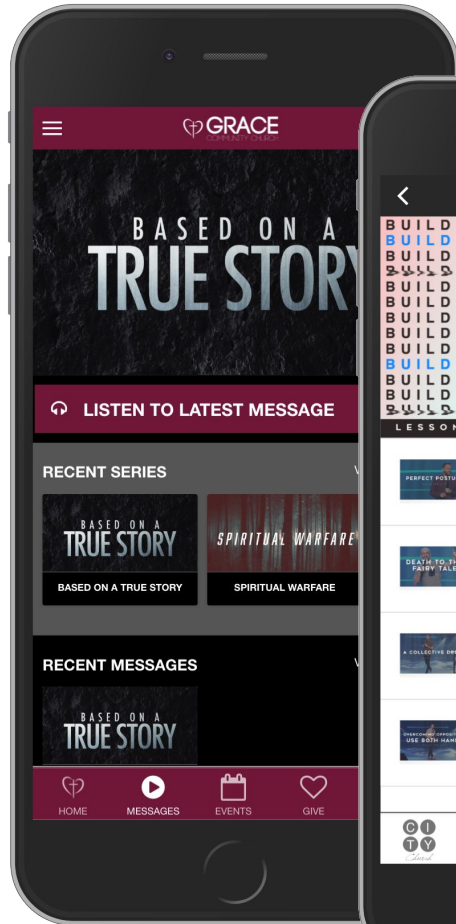

Sermon Series Media