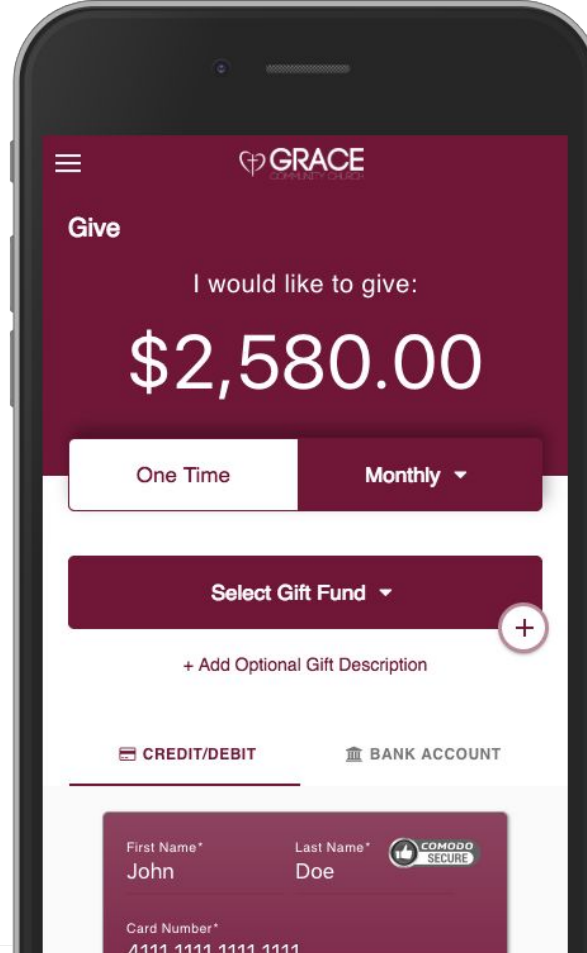

Ministry Platform Groups Finder

Ministry Platform Campus Finder

- Campus data cached directly from MP API
- Search locations by partial/full keyword(s)
- View campus by closest distance to device
- Interactive Campus Map (searchable/filterable)
- Custom Campus Pages via App Designer

Ministry Platform Campus Finder

Ministry Platform Opportunities Finder

- Opportunities data cached directly from MP API
- Search opportunities by partial/full keyword(s)
- Filter events by Campus and/or Ministry
- View and share opportunity information
- Respond to opportunity in-application

Ministry Platform Opportunities Finder

Ministry Platform Church Directory

- Directory data cached directly from MP API
- Search directory by partial/full name, phone, etc
- Lives behind secure in-application sign-in
- Respects MP directory permissions
- View and contact other directory members

In-Application Giving & Event Registration Payments

Ministry Platform Website Widgets

- Turnkey Embeddable MP **Event** Calendar
- **Tokenized** Event Registration Payments
- Turnkey Embeddable MP **Groups** Finder
- Turnkey Embeddable MP **Opportunities** Finder
- Configurable with predefined filters and searches
- **Easily embed on any website page**
- Easily embed into WordPress or any CMS
- **Free** turnkey **installation** service included