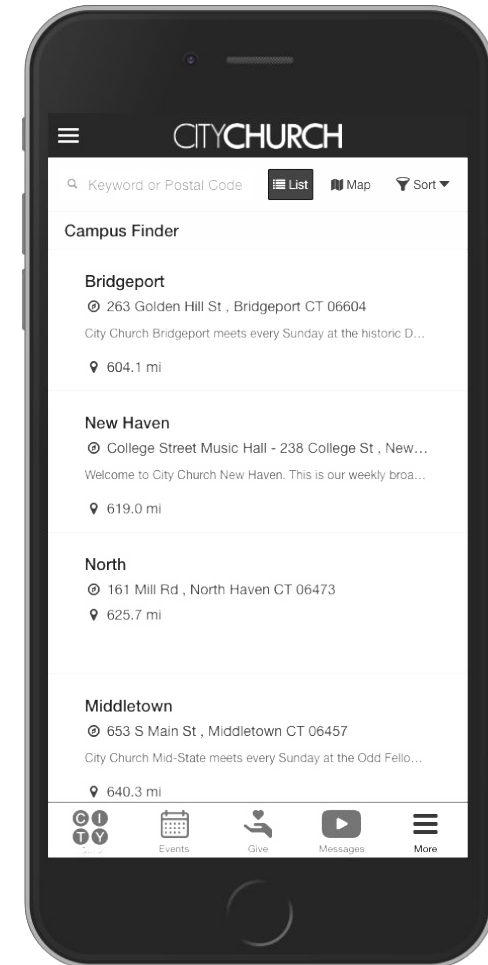

Ministry Platform Event Calendar

Ministry Platform Group Finder Overview

- Groups data cached directly from MP API
- Search groups by partial/full keyword(s)
- View groups by closest distance to device.
- Filter by Campus, Life Stage, Group Focus, Meeting Day(s) and more
- Sort by Start Date or Life Sage or Distance
- Interactive Group Map (searchable/filterable)
- Contact group in-application

Ministry Platform Groups Finder

Ministry Platform Campus Finder

- Campus data cached directly from MP API
- Search locations by partial/full keyword(s)
- View campus by closest distance to device
- Interactive Campus Map (searchable/filterable)
- Custom Campus Pages via App Designer

Ministry Platform Campus Finder

Ministry Platform Opportunities Finder

- Opportunities data cached directly from MP API
- Search opportunities by partial/full keyword(s)
- Filter events by Campus and/or Ministry
- View and share opportunity information
- Respond to opportunity in-application