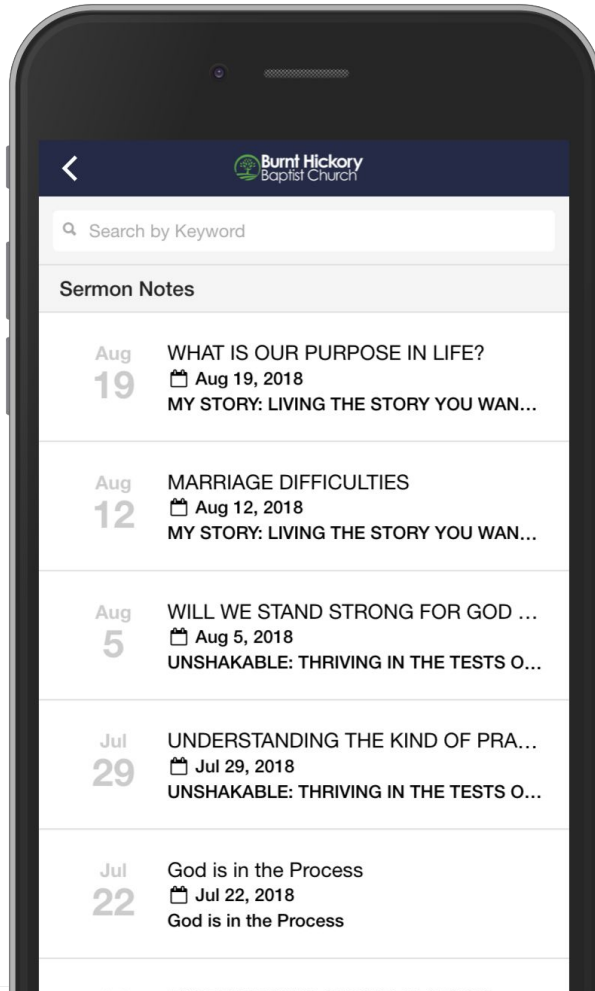

Interactive Sermon Notes Overview