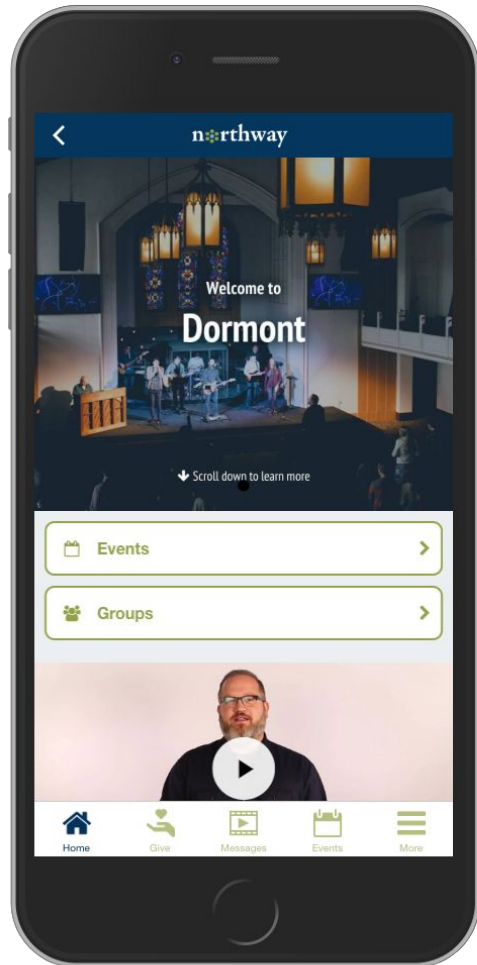

Ministry Platform Event Calendar

Ministry Platform Group Finder Overview

- Groups data cached directly from MP API
- Search groups by partial/full keyword(s)
- View groups by closest distance to device.
- Filter by Campus, Life Stage, Group Focus, Meeting Day(s) and more
- Sort by Start Date or Life Sage or Distance
- Interactive Group Map (searchable/filterable)
- Contact group in-application

Ministry Platform Groups Finder

Ministry Platform Campus Finder

- Campus data cached directly from MP API
- Search locations by partial/full keyword(s)
- View campus by closest distance to device
- Interactive Campus Map (searchable/filterable)
- Custom Campus Pages via App Designer

Ministry Platform Campus Finder

Ministry Platform Opportunities Finder

- Opportunities data cached directly from MP API
- Search opportunities by partial/full keyword(s)
- Filter events by Campus and/or Ministry
- View and share opportunity information
- Respond to opportunity in-application

Ministry Platform Opportunities Finder

Ministry Platform Church Directory

- Directory data cached directly from MP API
- Search directory by partial/full name, phone, etc
- Lives behind secure in-application sign-in
- Respects MP directory permissions
- View and contact other directory members