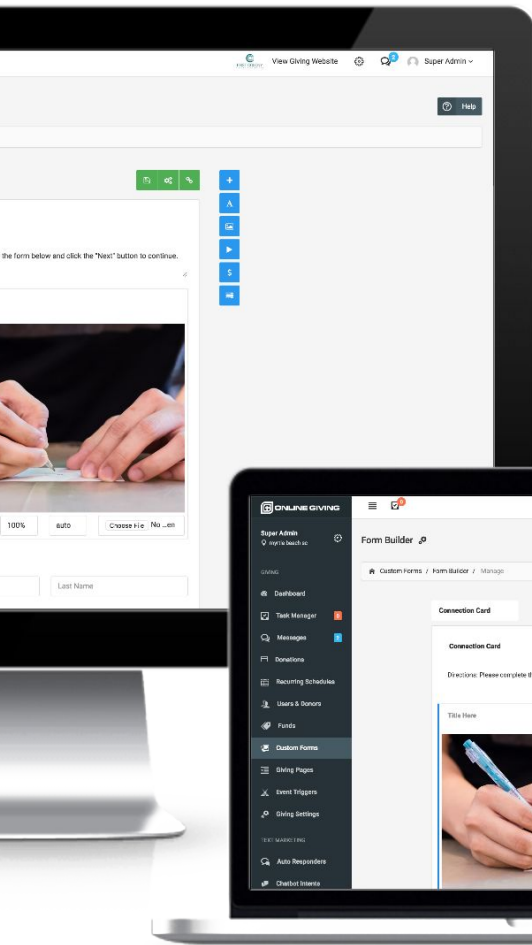

Custom Forms Overview

Prayer

We want to pray for you! If you need prayer please complete the form below and click submit to send your request to our prayer team.

Please tell us a little about yourself

First & Last Name *

First Name Last Name

Email Address *

Phone Number (optional, if we leave a message)

Mailing Address (optional, to receive a note of encouragement)

Connection Card

Directions: Please complete the form below and click the "Next" button to continue.

First & Last Name *

First Name Last Name

Member, 1st Time Guest, Frequent Guest *

☐ Member ☐ 1st Time Guest ☐ Frequent Guest

Married, Single, Widow, Student *

☐ Married ☐ Single ☐ Widow ☐ Student

[HOME](#) [DIRECTORY](#) [CALENDAR](#) [SERMONS](#) [MORE](#)

Prayer Request

Directions: Please complete the form below and click the "submit" button to complete a prayer request.

Enter First & Last Name *

First Name Last Name

Enter Email Address *

Enter Phone Number *

[HOME](#) [DIRECTORY](#) [CALENDAR](#)