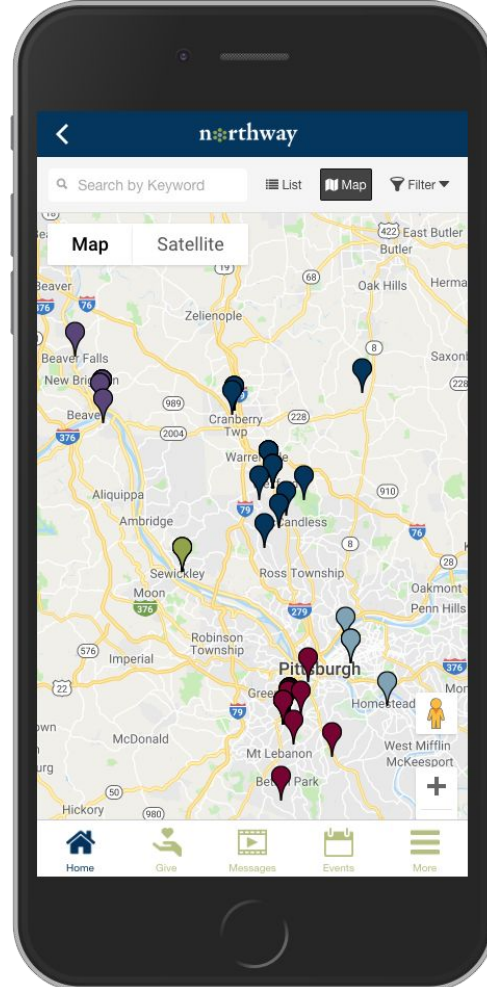

[HOME](#) [DIRECTORY](#) [CALENDAR](#)

Ministry Platform Event Calendar Overview

- Event data cached directly from MP API
- Search events by partial/full keyword(s)
- View events by closest distance to device
- Filter events by Event Type, Ministry, Featured or by Open Registration
- Interactive Event Map (searchable/filterable)
- In-application Event Registration
- In-application Registration Payments
- Registration Payments Tokenized

Ministry Platform Event Calendar

Ministry Platform Group Finder Overview

- Groups data cached directly from MP API
- Search groups by partial/full keyword(s)
- View groups by closest distance to device.
- Filter by Campus, Life Stage, Group Focus, Meeting Day(s) and more
- Sort by Start Date or Life Sage or Distance
- Interactive Group Map (searchable/filterable)
- Contact group in-application

Ministry Platform Groups Finder

Ministry Platform Campus Finder

- Campus data cached directly from MP API
- Search locations by partial/full keyword(s)
- View campus by closest distance to device
- Interactive Campus Map (searchable/filterable)
- Custom Campus Pages via App Designer

Ministry Platform Campus Finder

Ministry Platform Opportunities Finder

- Opportunities data cached directly from MP API
- Search opportunities by partial/full keyword(s)
- Filter events by Campus and/or Ministry
- View and share opportunity information
- Respond to opportunity in-application