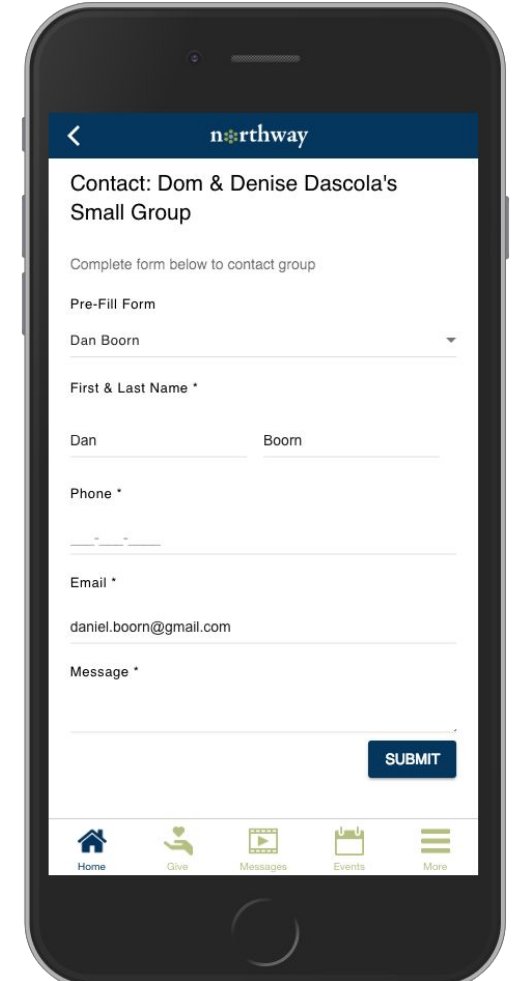

Prayer Request

Directions: Please complete the form below and click the "submit" button to complete a prayer request.

Enter First & Last Name *

First Name Last Name

Enter Email Address *

Enter Phone Number *

Ministry Platform Event Calendar

Ministry Platform Group Finder Overview

- Groups data cached directly from MP API
- Search groups by partial/full keyword(s)
- View groups by closest distance to device.
- Filter by Campus, Life Stage, Group Focus, Meeting Day(s) and more
- Sort by Start Date or Life Sage or Distance
- Interactive Group Map (searchable/filterable)
- Contact group in-application

Ministry Platform Groups Finder

Ministry Platform Campus Finder

- Campus data cached directly from MP API
- Search locations by partial/full keyword(s)
- View campus by closest distance to device
- Interactive Campus Map (searchable/filterable)
- Custom Campus Pages via App Designer