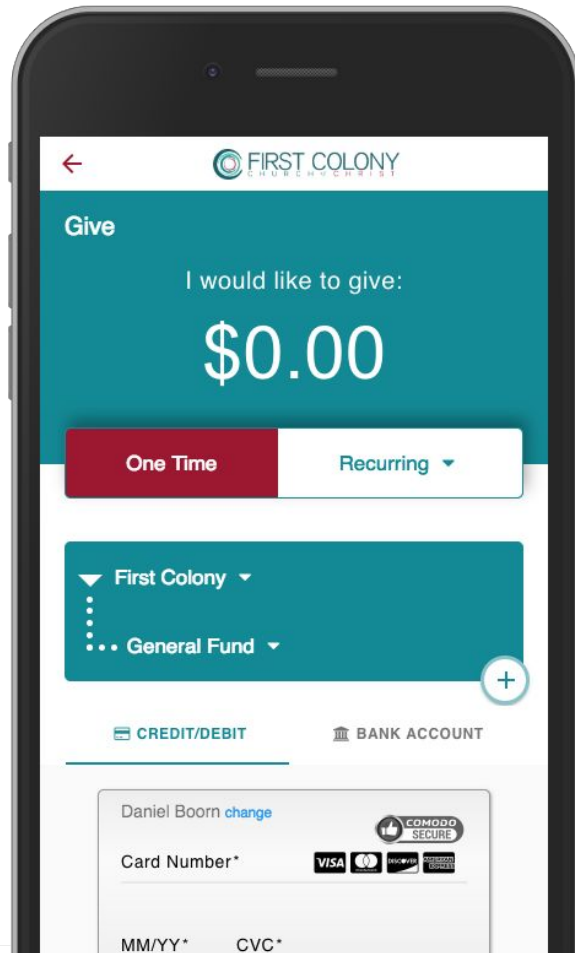

In-Application Giving & Event Registration Payments