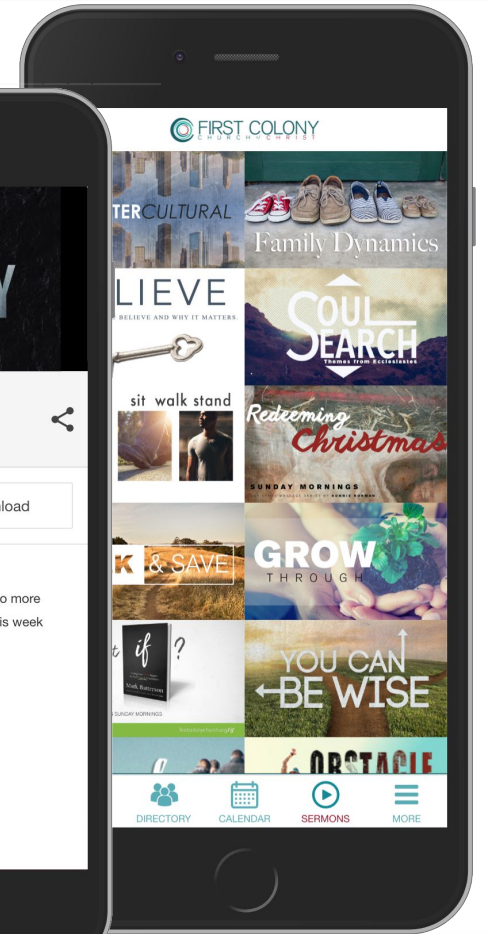

Sermon Series Media