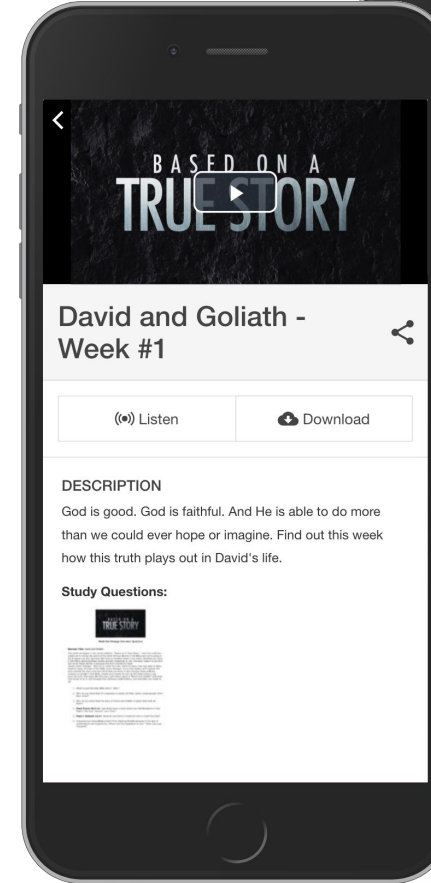

Sermon Series Media