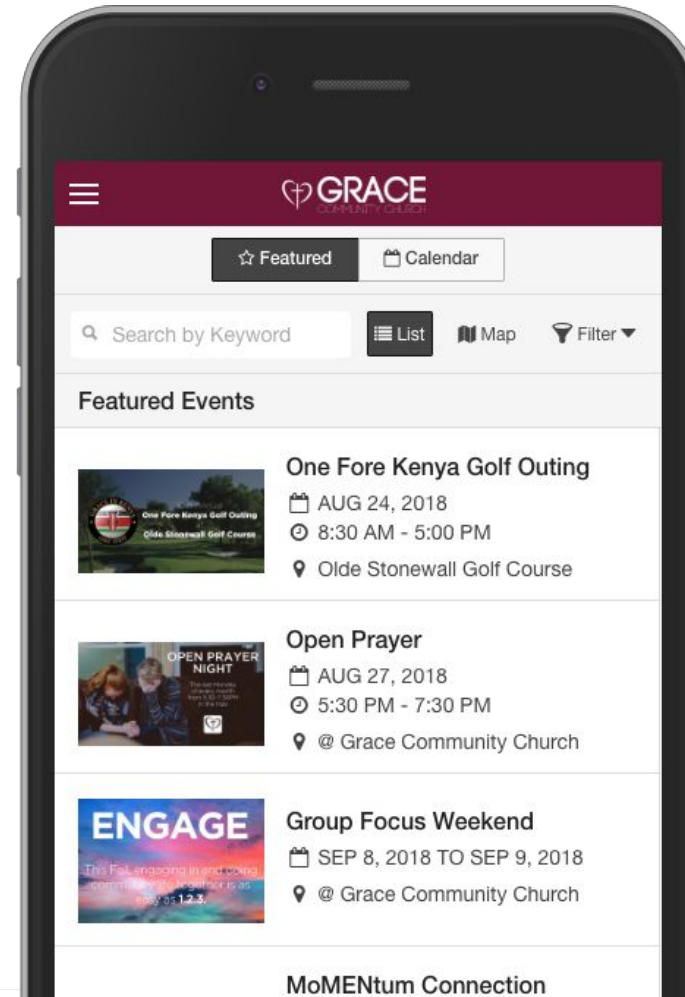

[HOME](#) [DIRECTORY](#) [CALENDAR](#)

Ministry Platform Event Calendar Overview

- Event data cached directly from MP API
- Search events by partial/full keyword(s)
- View events by closest distance to device
- Filter events by Event Type, Ministry, Featured or by Open Registration
- Interactive Event Map (searchable/filterable)
- In-application Event Registration
- In-application Registration Payments
- Registration Payments Tokenized