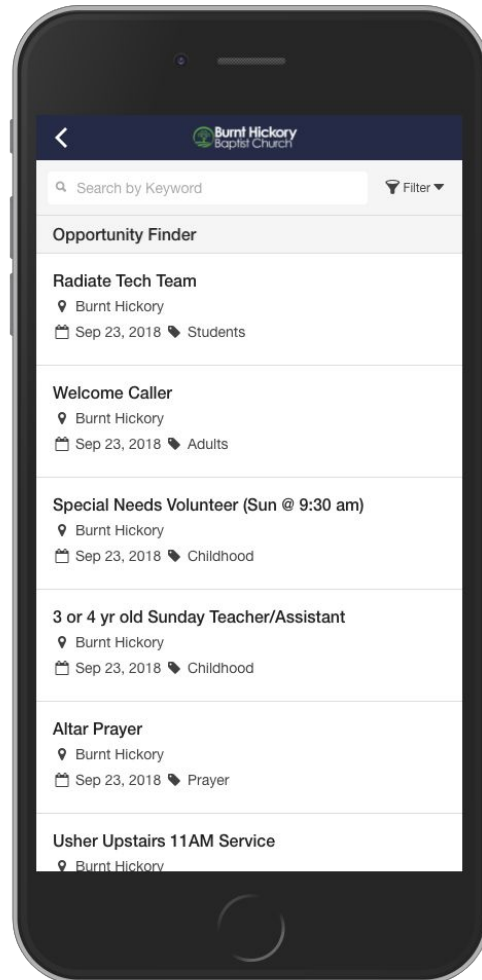

Ministry Platform Event Calendar

Ministry Platform Group Finder Overview

- Groups data cached directly from MP API
- Search groups by partial/full keyword(s)
- View groups by closest distance to device.
- Filter by Campus, Life Stage, Group Focus, Meeting Day(s) and more
- Sort by Start Date or Life Sage or Distance
- Interactive Group Map (searchable/filterable)
- Contact group in-application

Ministry Platform Groups Finder

Ministry Platform Campus Finder

- Campus data cached directly from MP API
- Search locations by partial/full keyword(s)
- View campus by closest distance to device
- Interactive Campus Map (searchable/filterable)
- Custom Campus Pages via App Designer

Ministry Platform Campus Finder

Ministry Platform Opportunities Finder

- Opportunities data cached directly from MP API
- Search opportunities by partial/full keyword(s)
- Filter events by Campus and/or Ministry
- View and share opportunity information
- Respond to opportunity in-application

Ministry Platform Opportunities Finder

Ministry Platform Church Directory

- Directory data cached directly from MP API
- Search directory by partial/full name, phone, etc
- Lives behind secure in-application sign-in
- Respects MP directory permissions
- View and contact other directory members