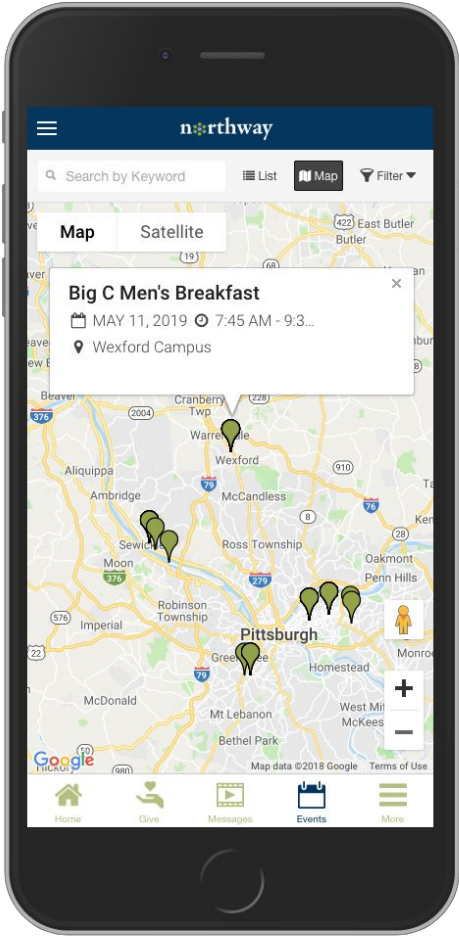

Prayer Request

Directions: Please complete the form below and click the "submit" button to complete a prayer request.

Enter First & Last Name *

First Name Last Name

Enter Email Address *

Enter Phone Number *

[HOME](#) [DIRECTORY](#) [CALENDAR](#)

Ministry Platform Event Calendar Overview

- Event data cached directly from MP API
- Search events by partial/full keyword(s)
- View events by closest distance to device
- Filter events by Event Type, Ministry, Featured or by Open Registration
- Interactive Event Map (searchable/filterable)
- In-application Event Registration
- In-application Registration Payments
- Registration Payments Tokenized

Ministry Platform Event Calendar

Ministry Platform Group Finder Overview

- Groups data cached directly from MP API
- Search groups by partial/full keyword(s)
- View groups by closest distance to device.
- Filter by Campus, Life Stage, Group Focus, Meeting Day(s) and more
- Sort by Start Date or Life Sage or Distance
- Interactive Group Map (searchable/filterable)
- Contact group in-application