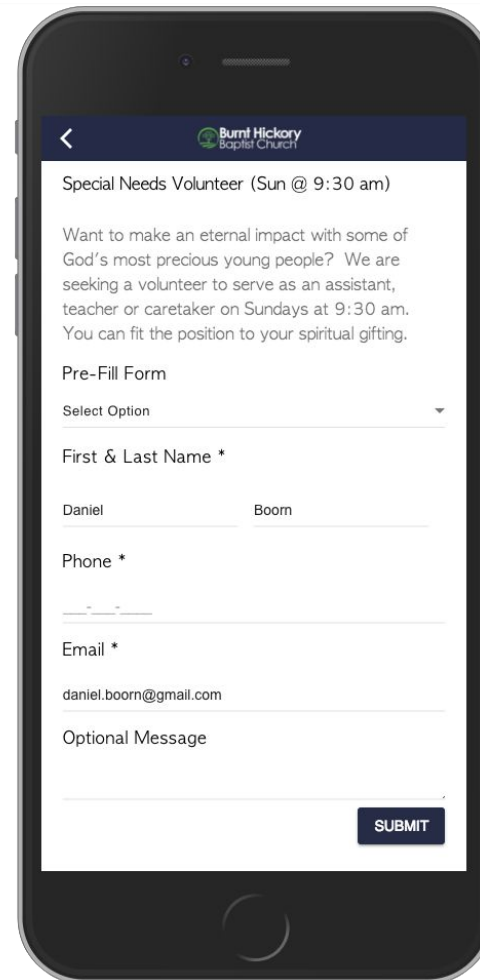

Ministry Platform Groups Finder

Ministry Platform Campus Finder

- Campus data cached directly from MP API
- Search locations by partial/full keyword(s)
- View campus by closest distance to device
- Interactive Campus Map (searchable/filterable)
- Custom Campus Pages via App Designer

Ministry Platform Campus Finder

Ministry Platform Opportunities Finder

- Opportunities data cached directly from MP API
- Search opportunities by partial/full keyword(s)
- Filter events by Campus and/or Ministry
- View and share opportunity information
- Respond to opportunity in-application

Ministry Platform Opportunities Finder

Ministry Platform Church Directory

- Directory data cached directly from MP API
- Search directory by partial/full name, phone, etc
- Lives behind secure in-application sign-in
- Respects MP directory permissions
- View and contact other directory members