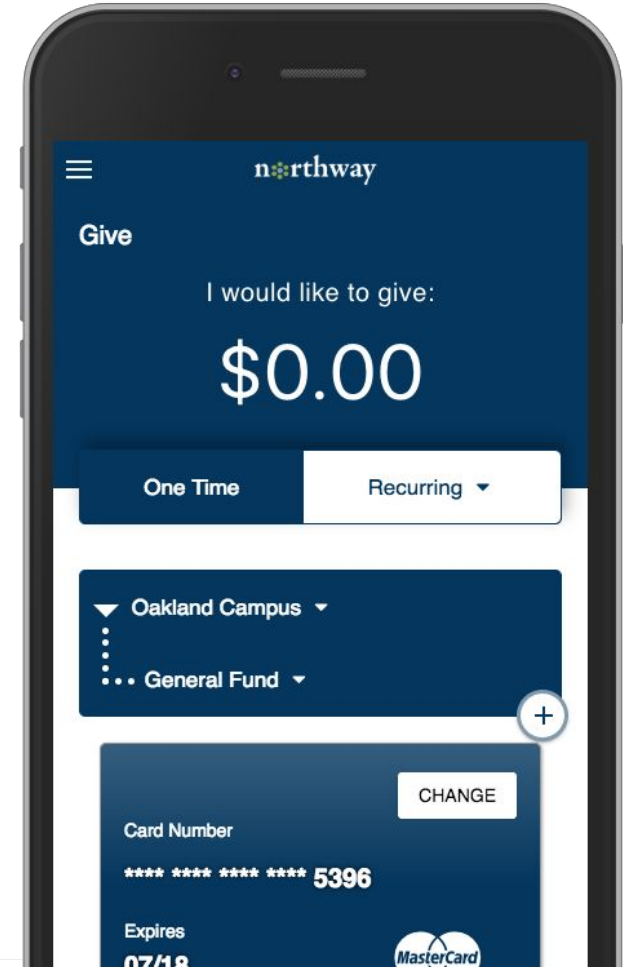

In-Application Giving & Event Registration Payments