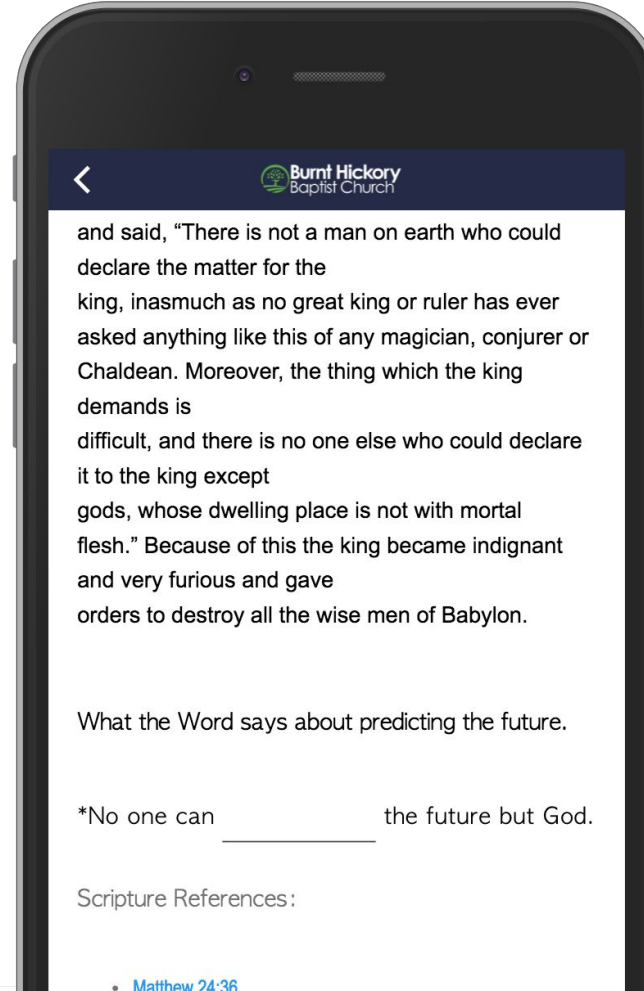

Interactive Sermon Notes Overview