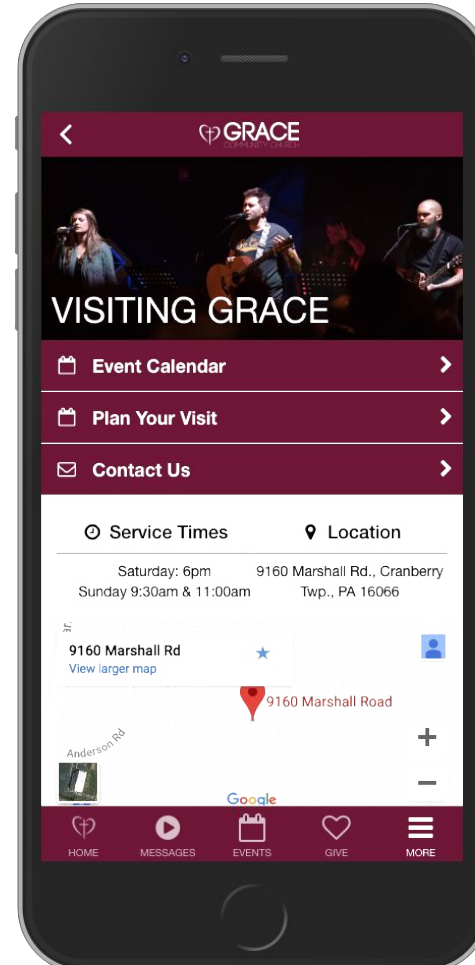

Ministry Platform Event Calendar

Ministry Platform Group Finder Overview

- Groups data cached directly from MP API
- Search groups by partial/full keyword(s)
- View groups by closest distance to device.
- Filter by Campus, Life Stage, Group Focus, Meeting Day(s) and more
- Sort by Start Date or Life Sage or Distance
- Interactive Group Map (searchable/filterable)
- Contact group in-application

Ministry Platform Groups Finder

Ministry Platform Campus Finder

- Campus data cached directly from MP API
- Search locations by partial/full keyword(s)
- View campus by closest distance to device
- Interactive Campus Map (searchable/filterable)
- Custom Campus Pages via App Designer

Ministry Platform Campus Finder

Ministry Platform Opportunities Finder

- Opportunities data cached directly from MP API
- Search opportunities by partial/full keyword(s)
- Filter events by Campus and/or Ministry
- View and share opportunity information
- Respond to opportunity in-application