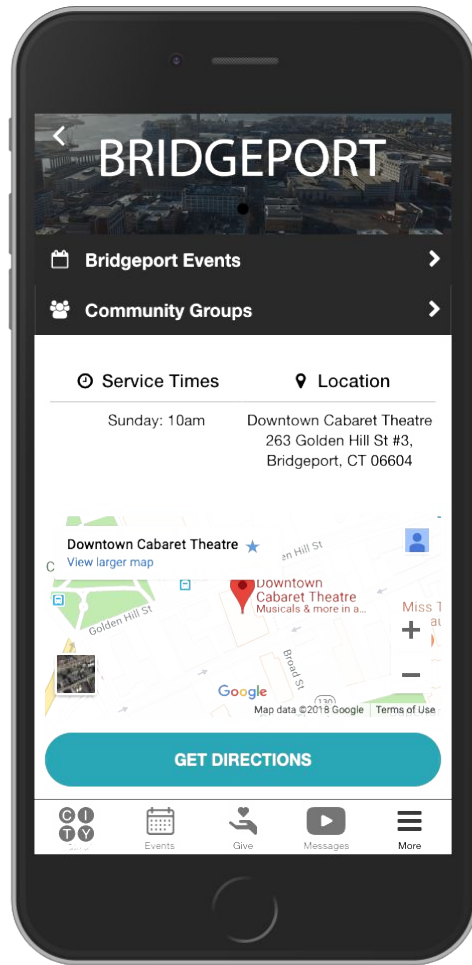

Ministry Platform Event Calendar

Ministry Platform Group Finder Overview

- Groups data cached directly from MP API
- Search groups by partial/full keyword(s)
- View groups by closest distance to device.
- Filter by Campus, Life Stage, Group Focus, Meeting Day(s) and more
- Sort by Start Date or Life Sage or Distance
- Interactive Group Map (searchable/filterable)
- Contact group in-application

Ministry Platform Groups Finder

Ministry Platform Campus Finder

- Campus data cached directly from MP API
- Search locations by partial/full keyword(s)
- View campus by closest distance to device
- Interactive Campus Map (searchable/filterable)
- Custom Campus Pages via App Designer

Ministry Platform Campus Finder

Ministry Platform Opportunities Finder

- Opportunities data cached directly from MP API
- Search opportunities by partial/full keyword(s)
- Filter events by Campus and/or Ministry
- View and share opportunity information
- Respond to opportunity in-application

Ministry Platform Opportunities Finder

Ministry Platform Church Directory

- Directory data cached directly from MP API
- Search directory by partial/full name, phone, etc
- Lives behind secure in-application sign-in
- Respects MP directory permissions
- View and contact other directory members