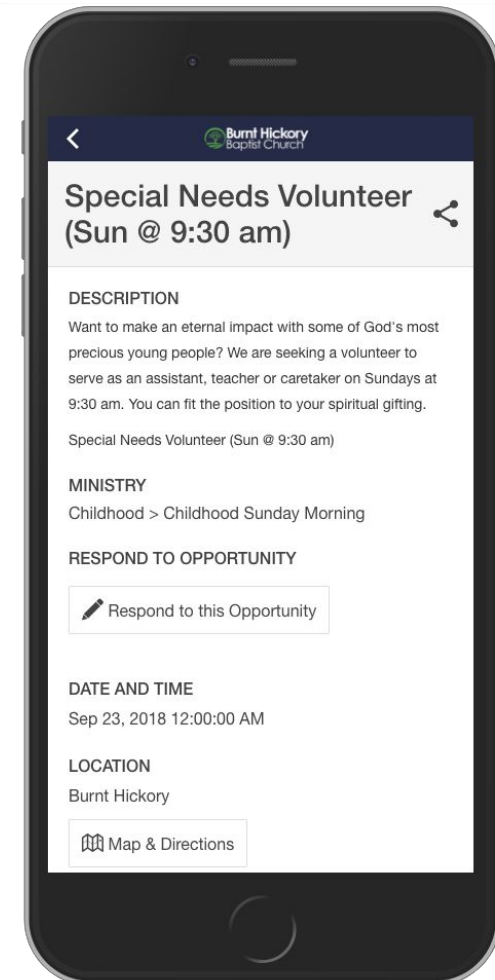

Ministry Platform Campus Finder

Ministry Platform Opportunities Finder

- Opportunities data cached directly from MP API
- Search opportunities by partial/full keyword(s)
- Filter events by Campus and/or Ministry
- View and share opportunity information
- Respond to opportunity in-application

Ministry Platform Opportunities Finder

Ministry Platform Church Directory

- Directory data cached directly from MP API
- Search directory by partial/full name, phone, etc
- Lives behind secure in-application sign-in
- Respects MP directory permissions
- View and contact other directory members