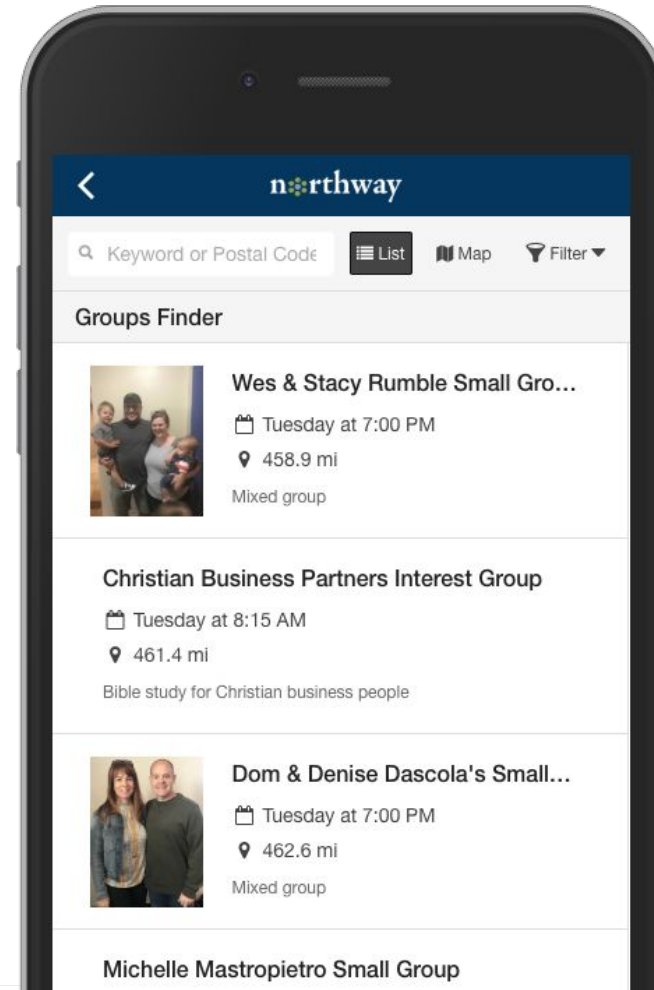

[HOME](#) [DIRECTORY](#) [CALENDAR](#)

Ministry Platform Event Calendar Overview

- Event data cached directly from MP API
- Search events by partial/full keyword(s)
- View events by closest distance to device
- Filter events by Event Type, Ministry, Featured or by Open Registration
- Interactive Event Map (searchable/filterable)
- In-application Event Registration
- In-application Registration Payments
- Registration Payments Tokenized

Ministry Platform Event Calendar

Ministry Platform Group Finder Overview

- Groups data cached directly from MP API
- Search groups by partial/full keyword(s)
- View groups by closest distance to device.
- Filter by Campus, Life Stage, Group Focus, Meeting Day(s) and more
- Sort by Start Date or Life Sage or Distance
- Interactive Group Map (searchable/filterable)
- Contact group in-application