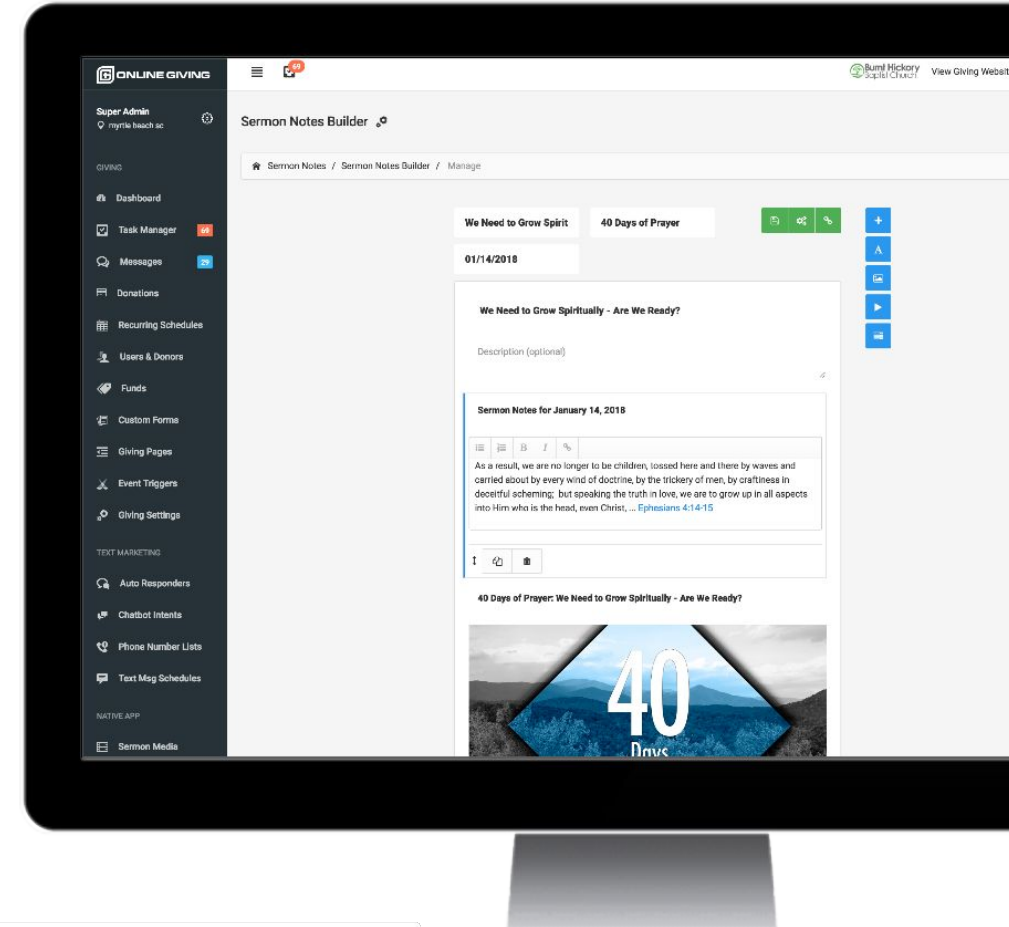

Interactive Sermon Notes Overview