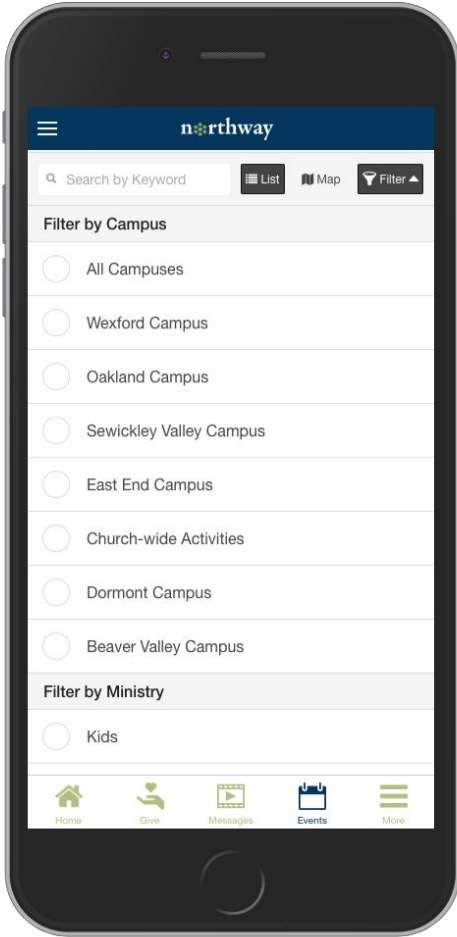

Prayer Request

Directions: Please complete the form below and click the "submit" button to complete a prayer request.

Enter First & Last Name *

First Name Last Name

Enter Email Address *

Enter Phone Number *

[HOME](#) [DIRECTORY](#) [CALENDAR](#)

Ministry Platform Event Calendar Overview

- Event data cached directly from MP API
- Search events by partial/full keyword(s)
- View events by closest distance to device
- Filter events by Event Type, Ministry, Featured or by Open Registration
- Interactive Event Map (searchable/filterable)
- In-application Event Registration
- In-application Registration Payments
- Registration Payments Tokenized

Ministry Platform Event Calendar

Ministry Platform Group Finder Overview

- Groups data cached directly from MP API
- Search groups by partial/full keyword(s)
- View groups by closest distance to device.
- Filter by Campus, Life Stage, Group Focus, Meeting Day(s) and more
- Sort by Start Date or Life Sage or Distance
- Interactive Group Map (searchable/filterable)
- Contact group in-application