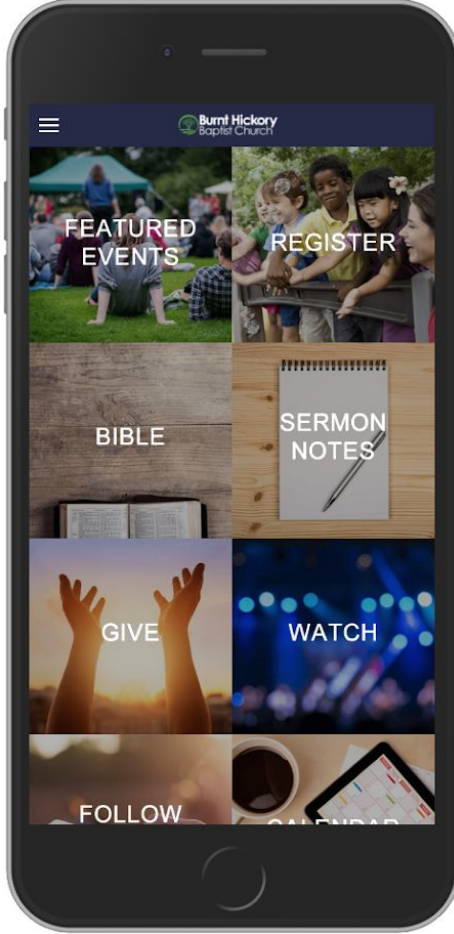

www.OnlineGiving.org

Custom Mobile Applications

Sermon Media Overview

- Sermon data cached directly from CMS
- Integration to Ekklesia 360 and WordPress
- Custom sermon integration included
- Works with all video providers including YouTube, Vimeo and Direct MP4
- Easily Drill down by Sermon Series
- Listen, Watch or Download Sermon Audio
- Supports Notes and External PDF Notes
- Picture-in-Picture Watch/Listen to Sermon while multitasking in application

The image shows a smartphone screen displaying a mobile application interface for a 'Prayer Request' form. At the top, there is a back arrow on the left and the 'FIRST COLONY CHURCH MINISTRIES' logo on the right. The title 'Prayer Request' is centered below the logo. Below the title, there is a block of text: 'Directions: Please complete the form below and click the "submit" button to complete a prayer request.' Underneath the text is a photograph of a man with his hands clasped in prayer. Below the photo, there are three input fields: 'Enter First & Last Name *' (with sub-fields for 'First Name' and 'Last Name'), and 'Enter Email Address *'.