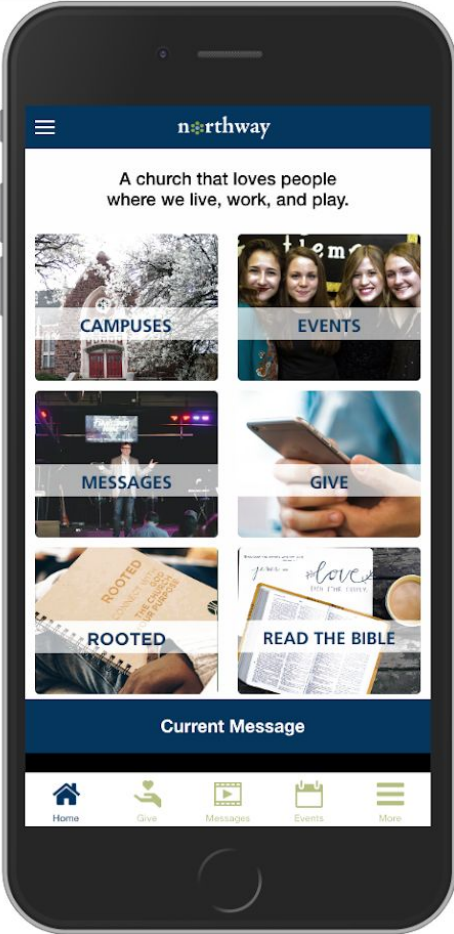

www.OnlineGiving.org

Custom Mobile Applications

Sermon Media Overview

- Sermon data cached directly from CMS
- Integration to Ekklesia 360 and WordPress
- Custom sermon integration included
- Works with all video providers including YouTube, Vimeo and Direct MP4
- Easily Drill down by Sermon Series
- Listen, Watch or Download Sermon Audio
- Supports Notes and External PDF Notes
- Picture-in-Picture Watch/Listen to Sermon while multitasking in application

The image shows a smartphone screen displaying a mobile application interface for a 'Prayer Request' form. At the top, there is a back arrow on the left and the 'FIRST COLONY CHURCH MINISTRIES' logo on the right. The title 'Prayer Request' is centered below the logo. Below the title, there is a block of text: 'Directions: Please complete the form below and click the "submit" button to complete a prayer request.' Underneath the text is a photograph of a man with his hands clasped in prayer. Below the photo, there are three input fields: 'Enter First & Last Name *' (with sub-fields for 'First Name' and 'Last Name'), and 'Enter Email Address *'.