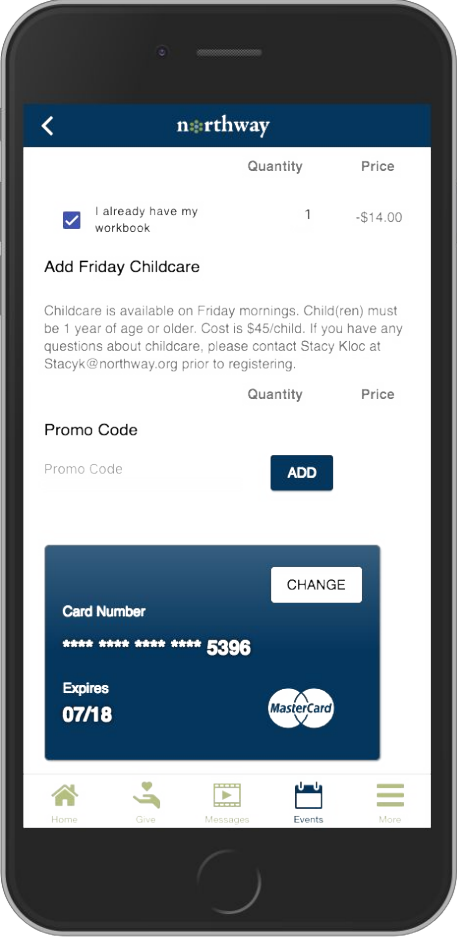

Ministry Platform Event Calendar