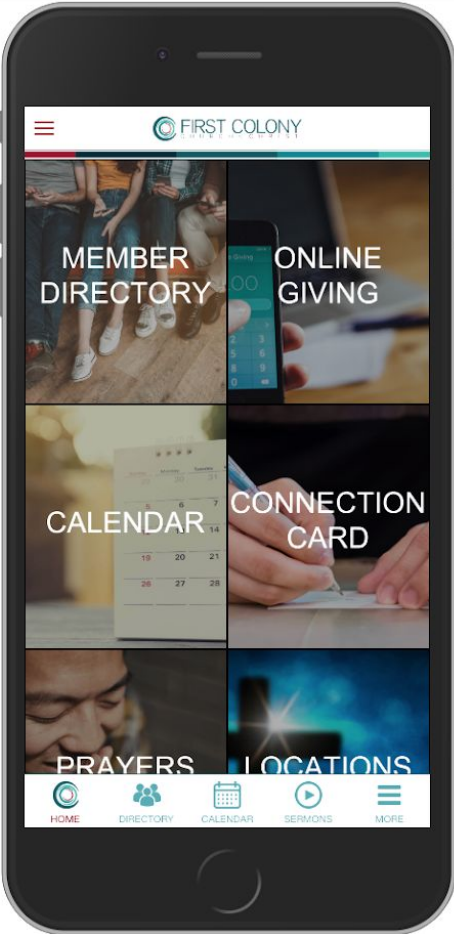

www.OnlineGiving.org

Custom Mobile Applications

Sermon Media Overview

- Sermon data cached directly from CMS
- Integration to Ekklesia 360 and WordPress
- Custom sermon integration included
- Works with all video providers including YouTube, Vimeo and Direct MP4
- Easily Drill down by Sermon Series
- Listen, Watch or Download Sermon Audio
- Supports Notes and External PDF Notes
- Picture-in-Picture Watch/Listen to Sermon while multitasking in application

The image shows a smartphone screen displaying a mobile application interface for a 'Prayer Request' form. At the top, there is a back arrow on the left and the 'FIRST COLONY CHURCH MINISTRIES' logo on the right. The title 'Prayer Request' is centered below the logo. Below the title, there is a block of text: 'Directions: Please complete the form below and click the "submit" button to complete a prayer request.' Underneath the text is a photograph of a man with his hands clasped in prayer. Below the photo, there are three input fields: 'Enter First & Last Name *' (with sub-fields for 'First Name' and 'Last Name'), and 'Enter Email Address *'.