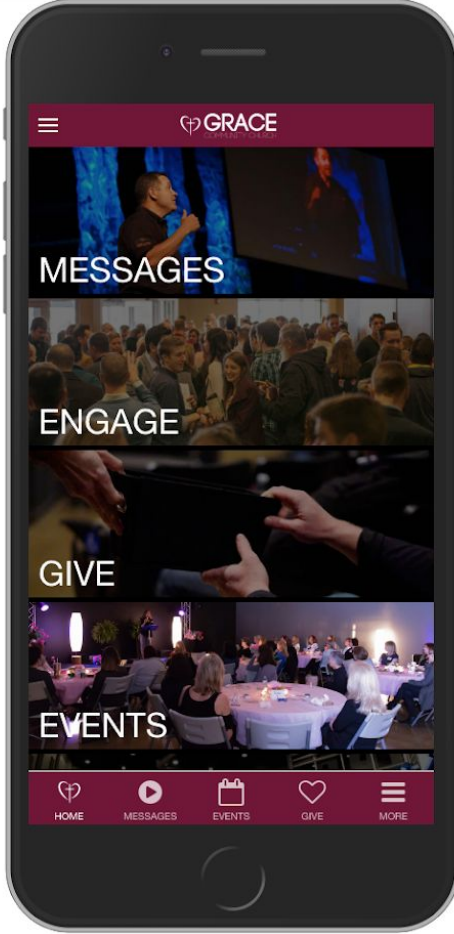

www.OnlineGiving.org

Custom Mobile Applications

Sermon Media Overview

- Sermon data cached directly from CMS
- Integration to Ekklesia 360 and WordPress
- Custom sermon integration included
- Works with all video providers including YouTube, Vimeo and Direct MP4
- Easily Drill down by Sermon Series
- Listen, Watch or Download Sermon Audio
- Supports Notes and External PDF Notes
- Picture-in-Picture Watch/Listen to Sermon while multitasking in application

The image shows a smartphone screen displaying a mobile application interface for a 'Prayer Request' form. At the top, there is a back arrow on the left and the 'FIRST COLONY CHURCH MINISTRIES' logo on the right. The title 'Prayer Request' is centered below the logo. Below the title, there is a block of text: 'Directions: Please complete the form below and click the "submit" button to complete a prayer request.' Underneath the text is a photograph of a man with his hands clasped in prayer. Below the photo, there are three input fields: 'Enter First & Last Name *' (with sub-fields for 'First Name' and 'Last Name'), and 'Enter Email Address *'.