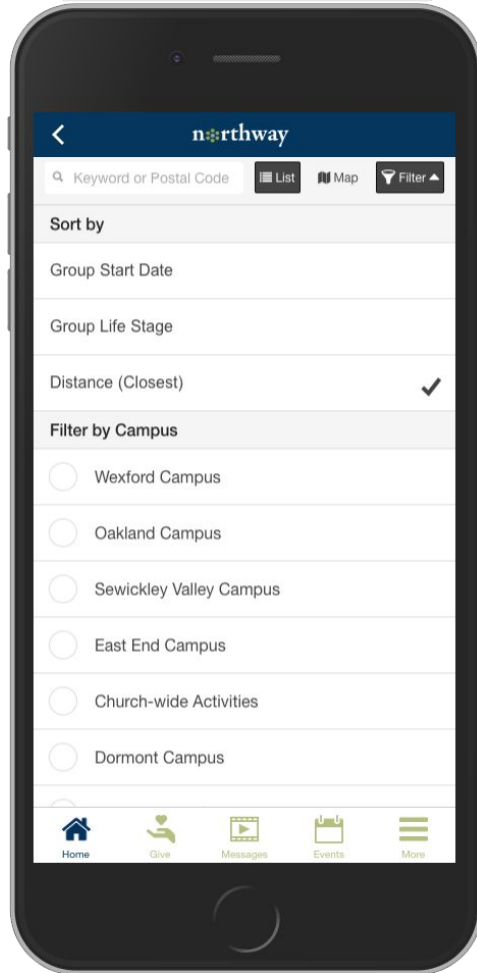

[HOME](#) [DIRECTORY](#) [CALENDAR](#)

Ministry Platform Event Calendar Overview

- Event data cached directly from MP API
- Search events by partial/full keyword(s)
- View events by closest distance to device
- Filter events by Event Type, Ministry, Featured or by Open Registration
- Interactive Event Map (searchable/filterable)
- In-application Event Registration
- In-application Registration Payments
- Registration Payments Tokenized

Ministry Platform Event Calendar

Ministry Platform Group Finder Overview

- Groups data cached directly from MP API
- Search groups by partial/full keyword(s)
- View groups by closest distance to device.
- Filter by Campus, Life Stage, Group Focus, Meeting Day(s) and more
- Sort by Start Date or Life Sage or Distance
- Interactive Group Map (searchable/filterable)
- Contact group in-application

Ministry Platform Groups Finder

Ministry Platform Campus Finder

- Campus data cached directly from MP API
- Search locations by partial/full keyword(s)
- View campus by closest distance to device
- Interactive Campus Map (searchable/filterable)
- Custom Campus Pages via App Designer

Ministry Platform Campus Finder

Ministry Platform Opportunities Finder

- Opportunities data cached directly from MP API
- Search opportunities by partial/full keyword(s)
- Filter events by Campus and/or Ministry
- View and share opportunity information
- Respond to opportunity in-application