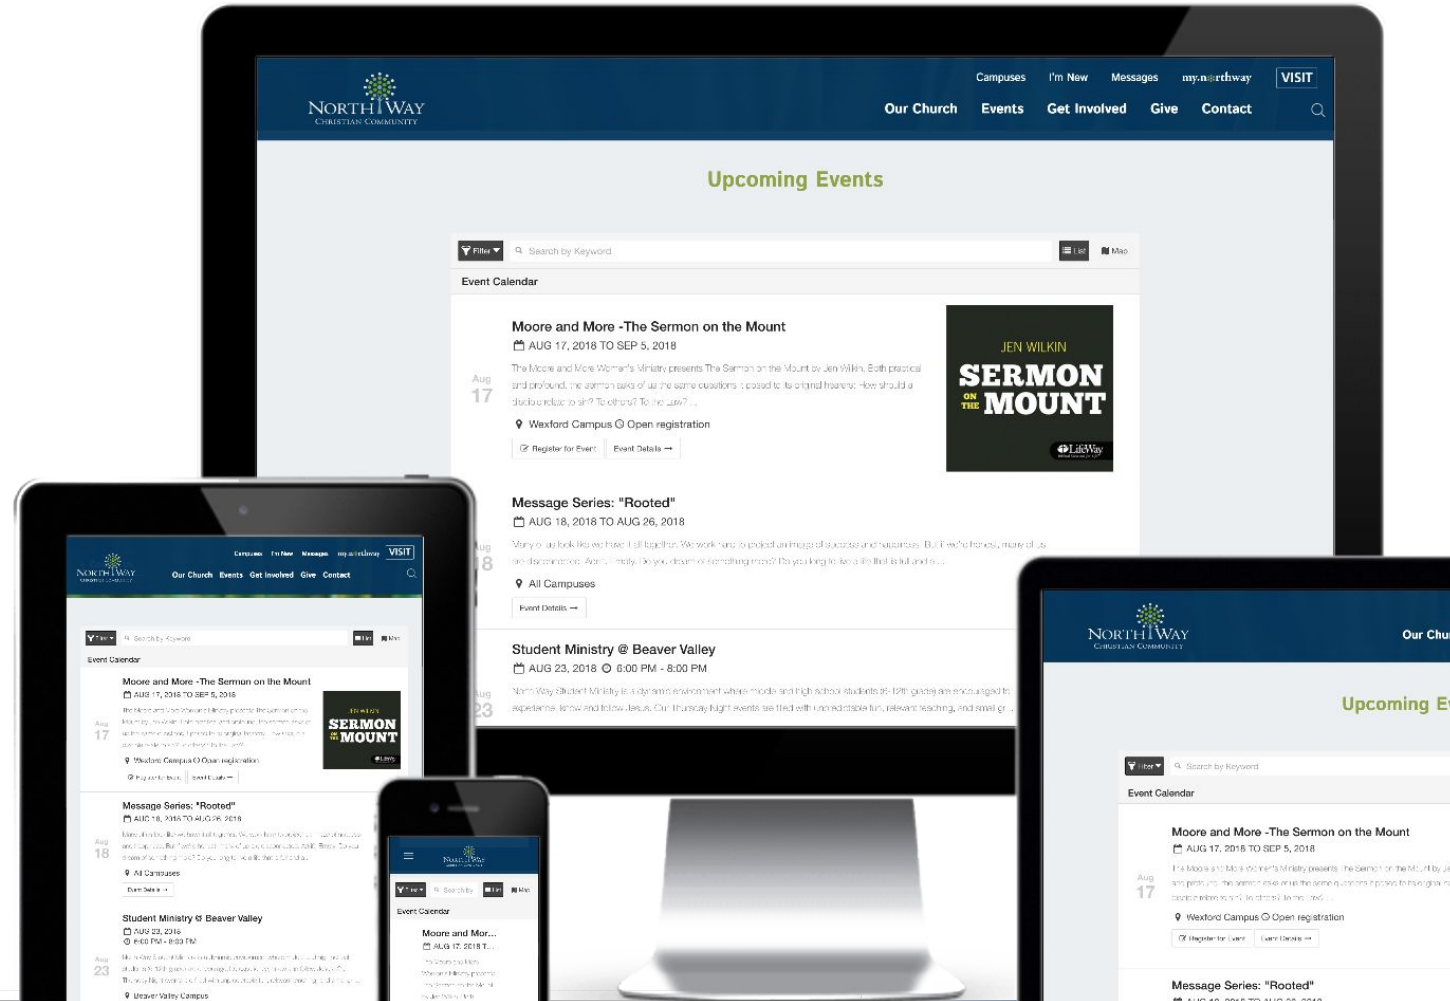

Ministry Platform Campus Finder

Ministry Platform Opportunities Finder

- Opportunities data cached directly from MP API
- Search opportunities by partial/full keyword(s)
- Filter events by Campus and/or Ministry
- View and share opportunity information
- Respond to opportunity in-application

Ministry Platform Opportunities Finder

Ministry Platform Church Directory

- Directory data cached directly from MP API
- Search directory by partial/full name, phone, etc
- Lives behind secure in-application sign-in
- Respects MP directory permissions
- View and contact other directory members

In-Application Giving & Event Registration Payments

Ministry Platform Website Widgets

- Turnkey Embeddable MP **Event** Calendar
- **Tokenized** Event Registration Payments
- Turnkey Embeddable MP **Groups** Finder
- Turnkey Embeddable MP **Opportunities** Finder
- Configurable with predefined filters and searches
- **Easily embed on any website page**
- Easily embed into WordPress or any CMS
- **Free** turnkey **installation** service included