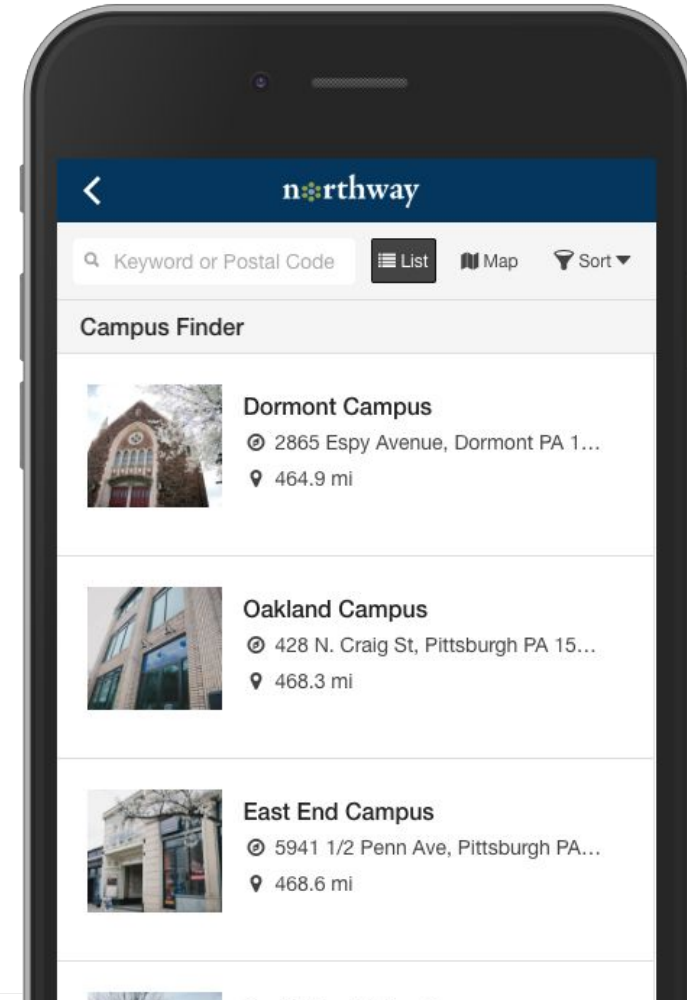

[HOME](#) [DIRECTORY](#) [CALENDAR](#)

Ministry Platform Event Calendar Overview

- Event data cached directly from MP API
- Search events by partial/full keyword(s)
- View events by closest distance to device
- Filter events by Event Type, Ministry, Featured or by Open Registration
- Interactive Event Map (searchable/filterable)
- In-application Event Registration
- In-application Registration Payments
- Registration Payments Tokenized

Ministry Platform Event Calendar

Ministry Platform Group Finder Overview

- Groups data cached directly from MP API
- Search groups by partial/full keyword(s)
- View groups by closest distance to device.
- Filter by Campus, Life Stage, Group Focus, Meeting Day(s) and more
- Sort by Start Date or Life Sage or Distance
- Interactive Group Map (searchable/filterable)
- Contact group in-application

Ministry Platform Groups Finder

Ministry Platform Campus Finder

- Campus data cached directly from MP API
- Search locations by partial/full keyword(s)
- View campus by closest distance to device
- Interactive Campus Map (searchable/filterable)
- Custom Campus Pages via App Designer