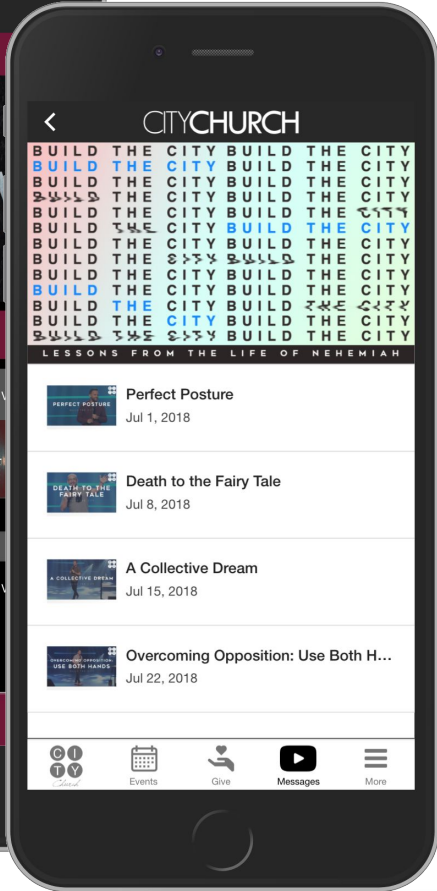

Sermon Series Media