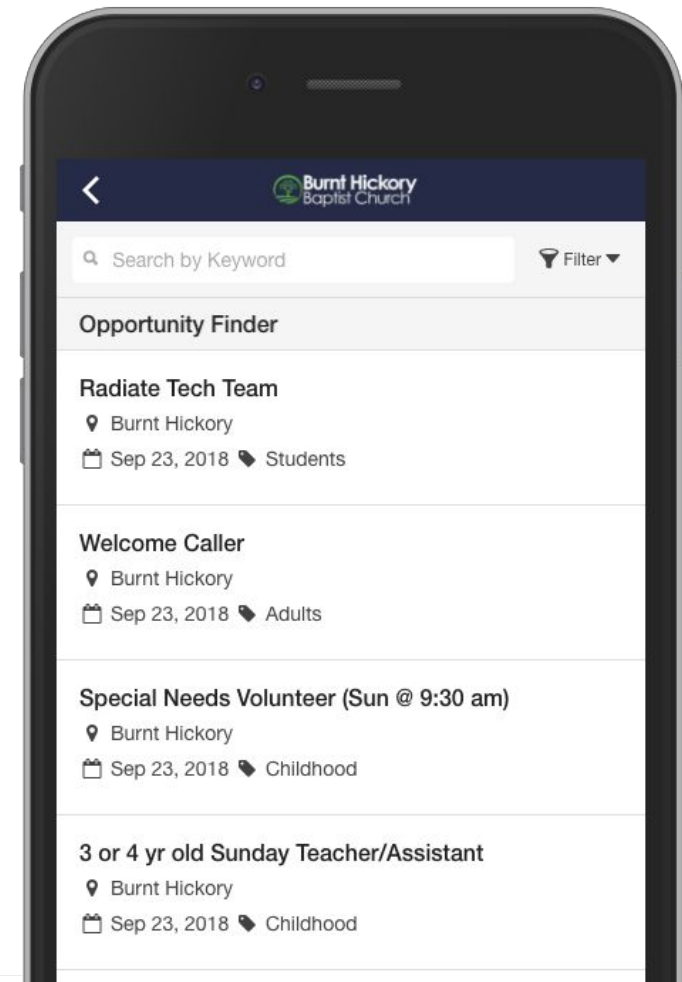

Ministry Platform Event Calendar

Ministry Platform Group Finder Overview

- Groups data cached directly from MP API
- Search groups by partial/full keyword(s)
- View groups by closest distance to device.
- Filter by Campus, Life Stage, Group Focus, Meeting Day(s) and more
- Sort by Start Date or Life Sage or Distance
- Interactive Group Map (searchable/filterable)
- Contact group in-application

Ministry Platform Groups Finder

Ministry Platform Campus Finder

- Campus data cached directly from MP API
- Search locations by partial/full keyword(s)
- View campus by closest distance to device
- Interactive Campus Map (searchable/filterable)
- Custom Campus Pages via App Designer

Ministry Platform Campus Finder

Ministry Platform Opportunities Finder

- Opportunities data cached directly from MP API
- Search opportunities by partial/full keyword(s)
- Filter events by Campus and/or Ministry
- View and share opportunity information
- Respond to opportunity in-application

Ministry Platform Opportunities Finder

Ministry Platform Church Directory

- Directory data cached directly from MP API
- Search directory by partial/full name, phone, etc
- Lives behind secure in-application sign-in
- Respects MP directory permissions
- View and contact other directory members